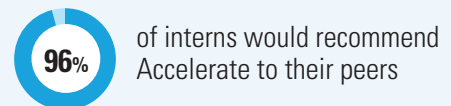

ADVANCE YOUR CAREER

Mitacs Accelerate supports collaborative research between research interns, a faculty supervisor, and a non-academic partner. You receive a **stipend that starts at $10,000**, gain experience beyond your academic institution, and increase your employability and professional networks.

Who is eligible?

- All academic disciplines
- Students at colleges and polytechnics, and graduate students and postdoctoral fellows at universities
- Canadians, permanent residents, and international students
- Companies in Canada and abroad, including student-led start-ups and approved not-for-profit organizations operating in Canada

Fast and flexible research funding

- Applications accepted anytime
- 6–8 week evaluation
- Projects start at four months and can scale up depending on research needs
- Research can form part of your thesis or dissertation
- The Accelerate Fellowship provides longer-term funding and professional development training

Get started at www.mitacs.ca.

Mitacs Accelerate is a national research internship program. Since 2003, it has supported over 10,000 collaborations between research interns, faculty supervisors, and partner organizations.

Source: *Mitacs Accelerate: Impact on Former Interns* (April 2015)