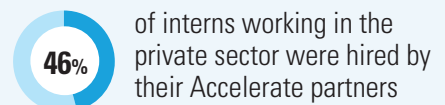

ADVANCE YOUR CAREER

Mitacs Accelerate supports collaborative research between research interns, a faculty supervisor, and a non-academic partner. You receive a **stipend that starts at $10,000**, gain experience beyond your academic institution, and increase your employability and professional networks.

Who is eligible?

- All academic disciplines
- Students at colleges and polytechnics, and graduate students and postdoctoral fellows at universities
- Canadians, permanent residents, and international students
- Companies in Canada and abroad, including student-led start-ups and approved not-for-profit organizations operating in Canada

Fast and flexible research funding

- Applications accepted anytime
- 6–8 week evaluation
- Projects start at four months and can scale up depending on research needs
- Research can form part of your thesis or dissertation
- The Accelerate Fellowship provides longer-term funding and professional development training

Get started at www.mitacs.ca.

Mitacs Accelerate is a national research internship program. Since 2003, it has supported over 10,000 collaborations between research interns, faculty supervisors, and partner organizations.

Source: *Mitacs Accelerate: Impact on Former Interns* (April 2015)